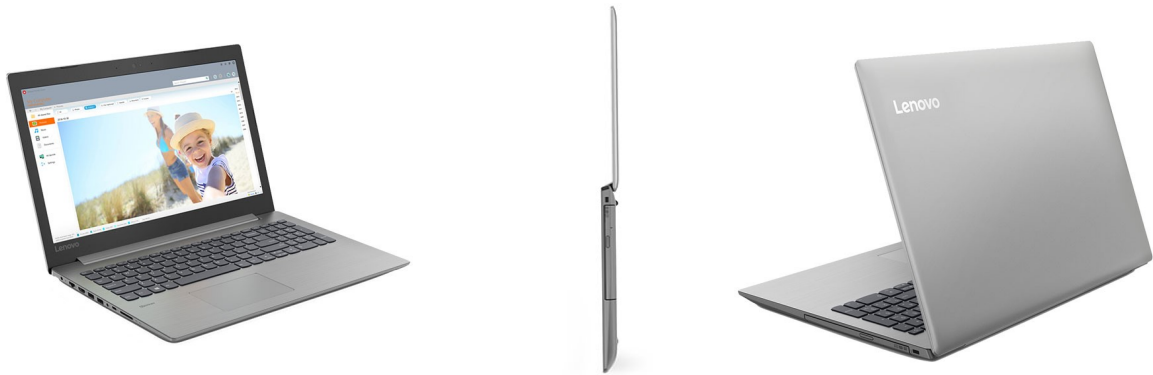

Lenovo IdeaPad 330

Screen	15.6" LED Touch
Processor	i5-8250U
Memory	8GB DDR4
Hard Drive	1TB
Disk Drive	Yes
Est Battery Life	5.5 hours
Connections	2 USB 3.0 | 1 USB-C HDMI | 4-in-1 SD Card Reader

OS	Windows 10
Wireless	802.11ac
Bluetooth	Yes, Bluetooth 4.1
Software	Office 30 Day Trial McAfee LiveSafe 30 Day Trial
Audio	Dolby Audio
Photo & Video	Webcam
Weight	4.85 pounds

1 year limited warranty

$700.00 1 LEFT